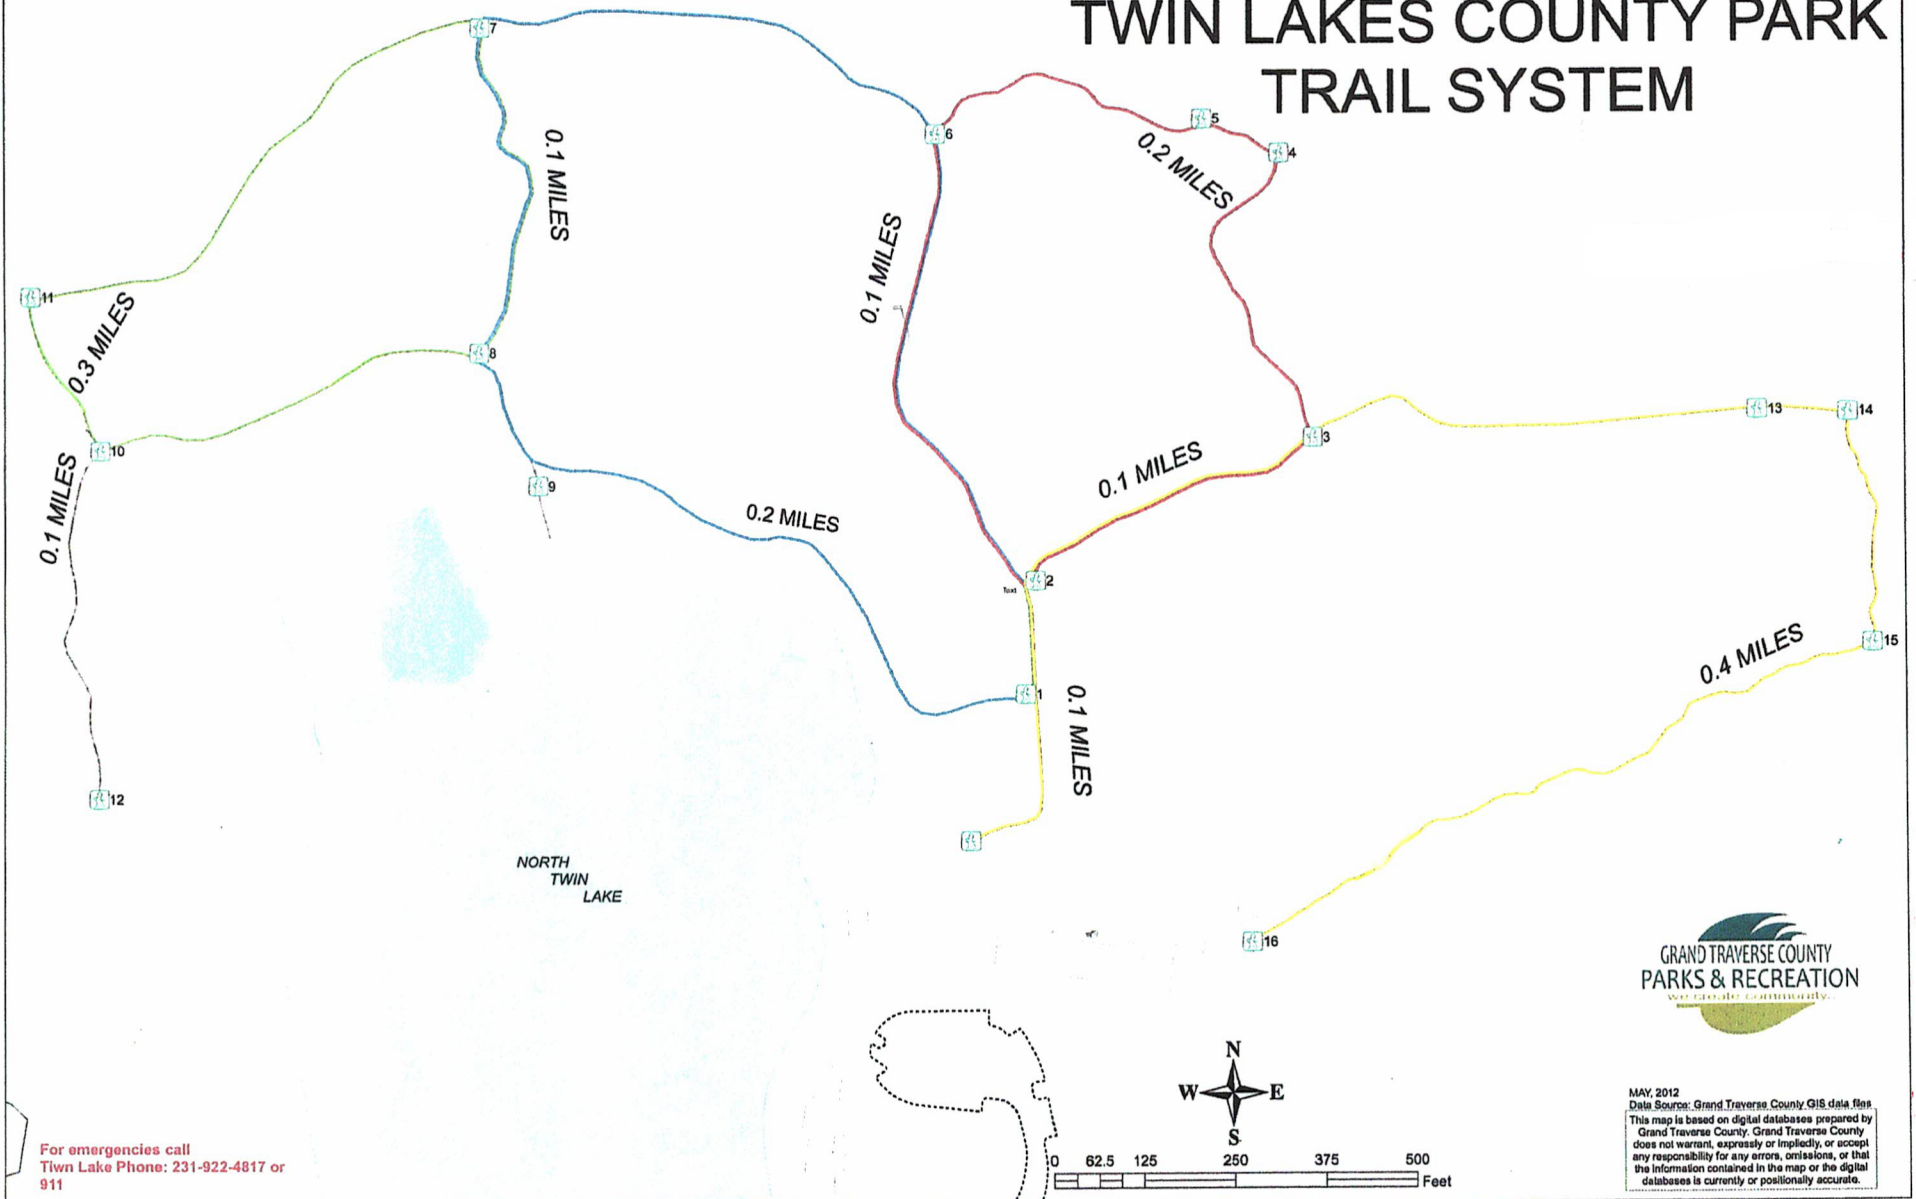

TWIN LAKES COUNTY PARK TRAIL SYSTEM

For emergencies call
Twin Lake Phone: 231-922-4817 or
911