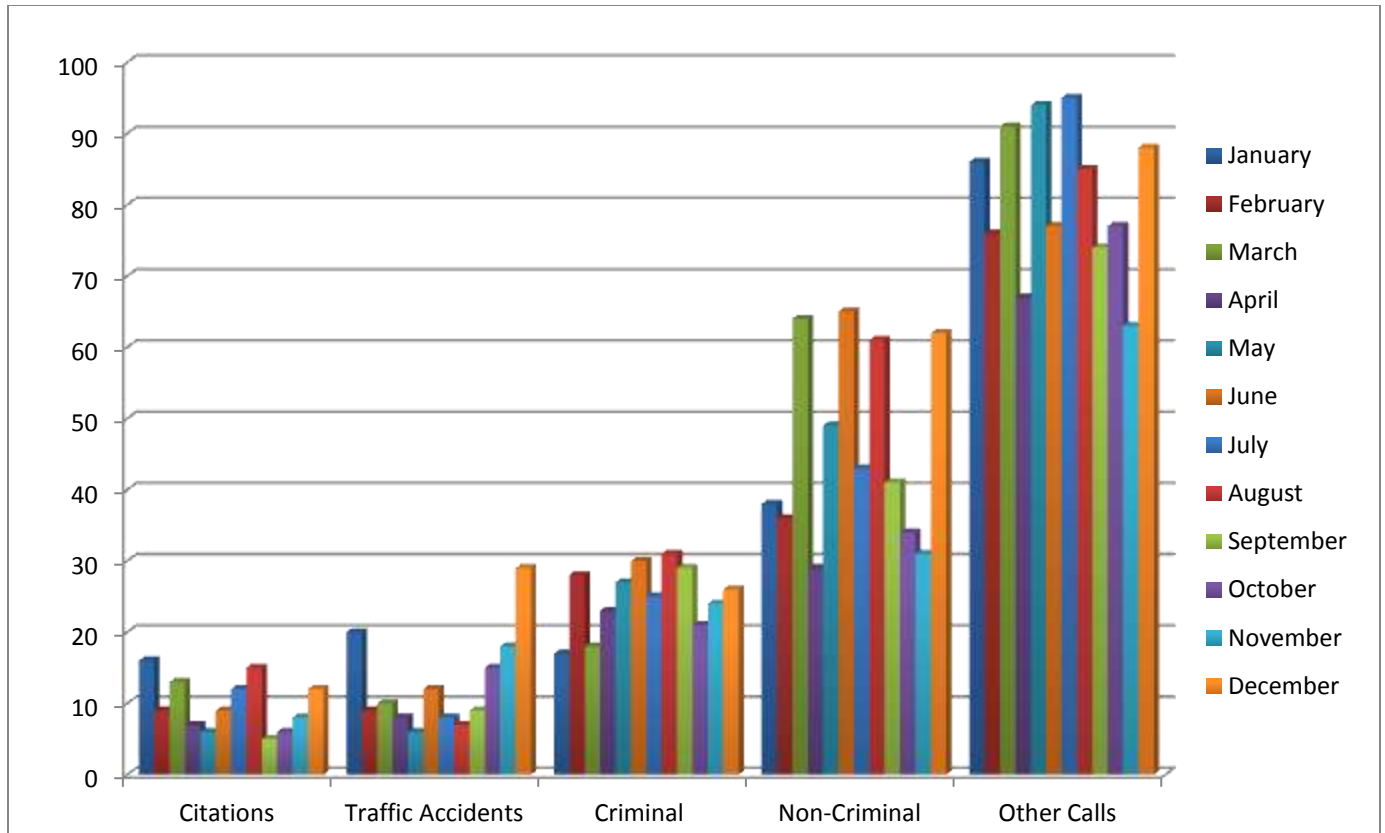

2012 STATISTICS FOR LONG LAKE TOWNSHIP

GRAND TRAVERSE COUNTY SHERIFF DEPARTMENT ACTIVITY FOR LONG LAKE TOWNSHIP